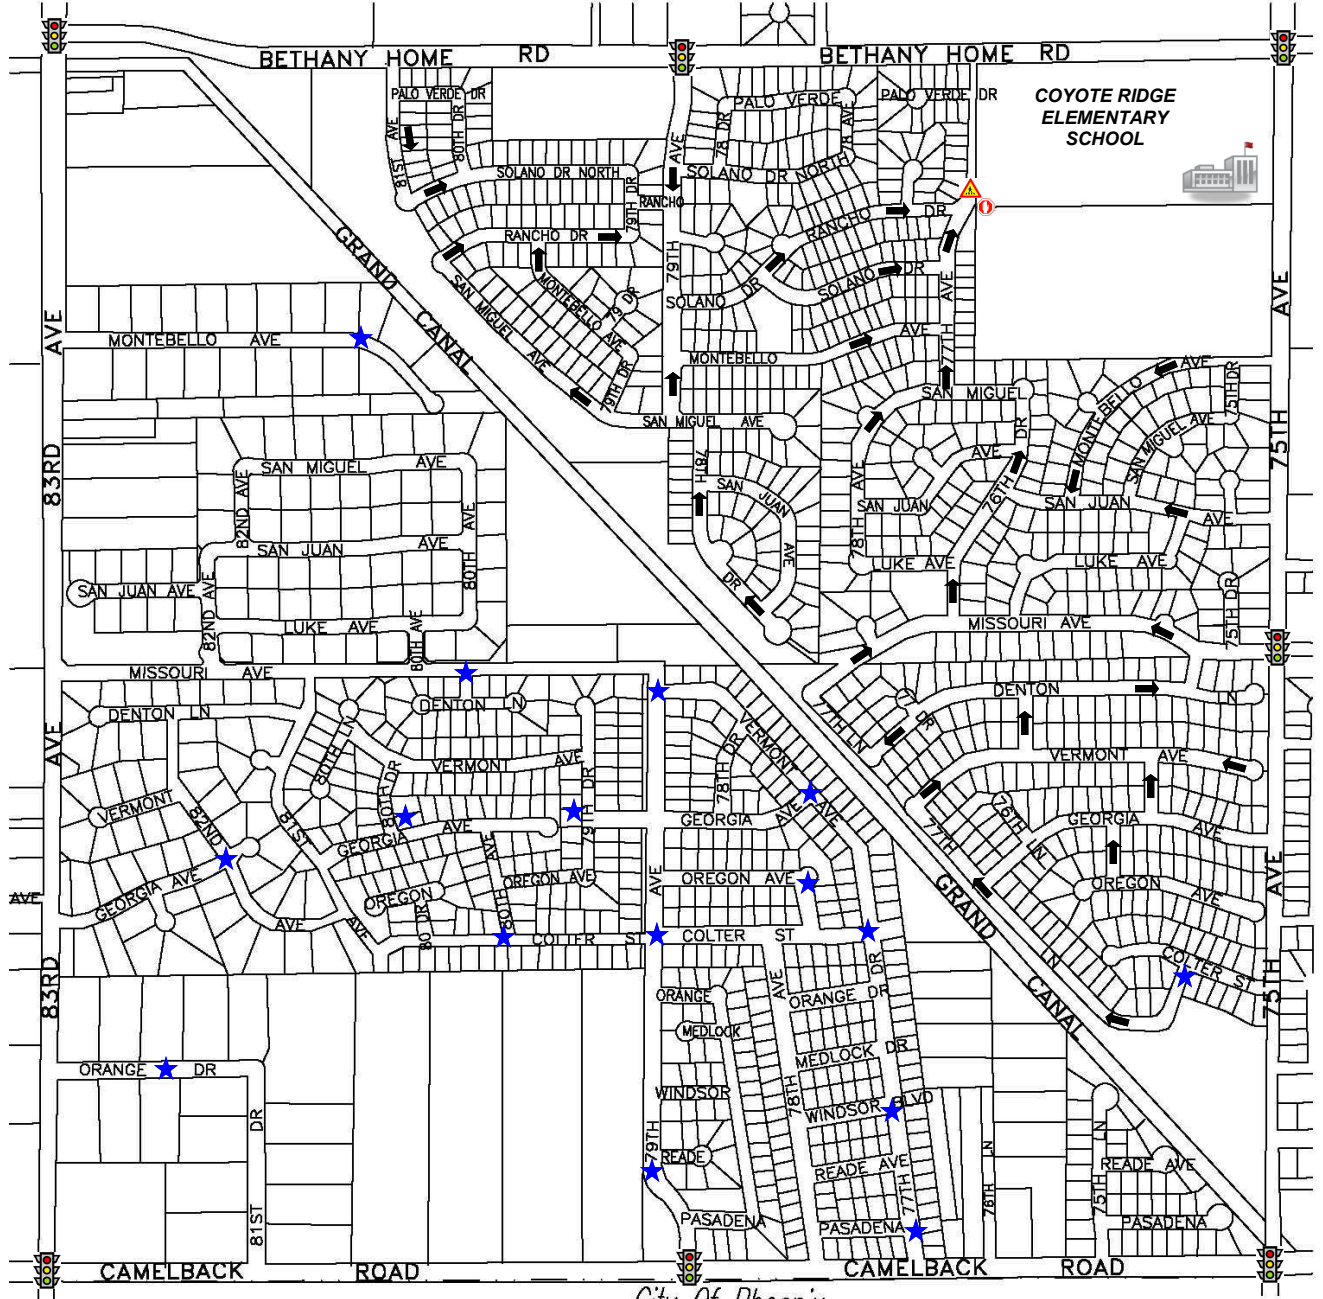

LEGEND

	SAFE SCHOOL ROUTE		SIGNALIZED INTERSECTION WITH STANDARD WHITE CROSSWALK
	WHITE CROSSWALK		YELLOW CROSSWALK 15 MPH SCHOOL ZONE WITH CROSSING GUARD
	SCHOOL		CROSSING GUARD
	BUS STOP		

City Of Phoenix

Safe Route to School Plan	2014-2015
Coyote Ridge	Sheet 1 of 1